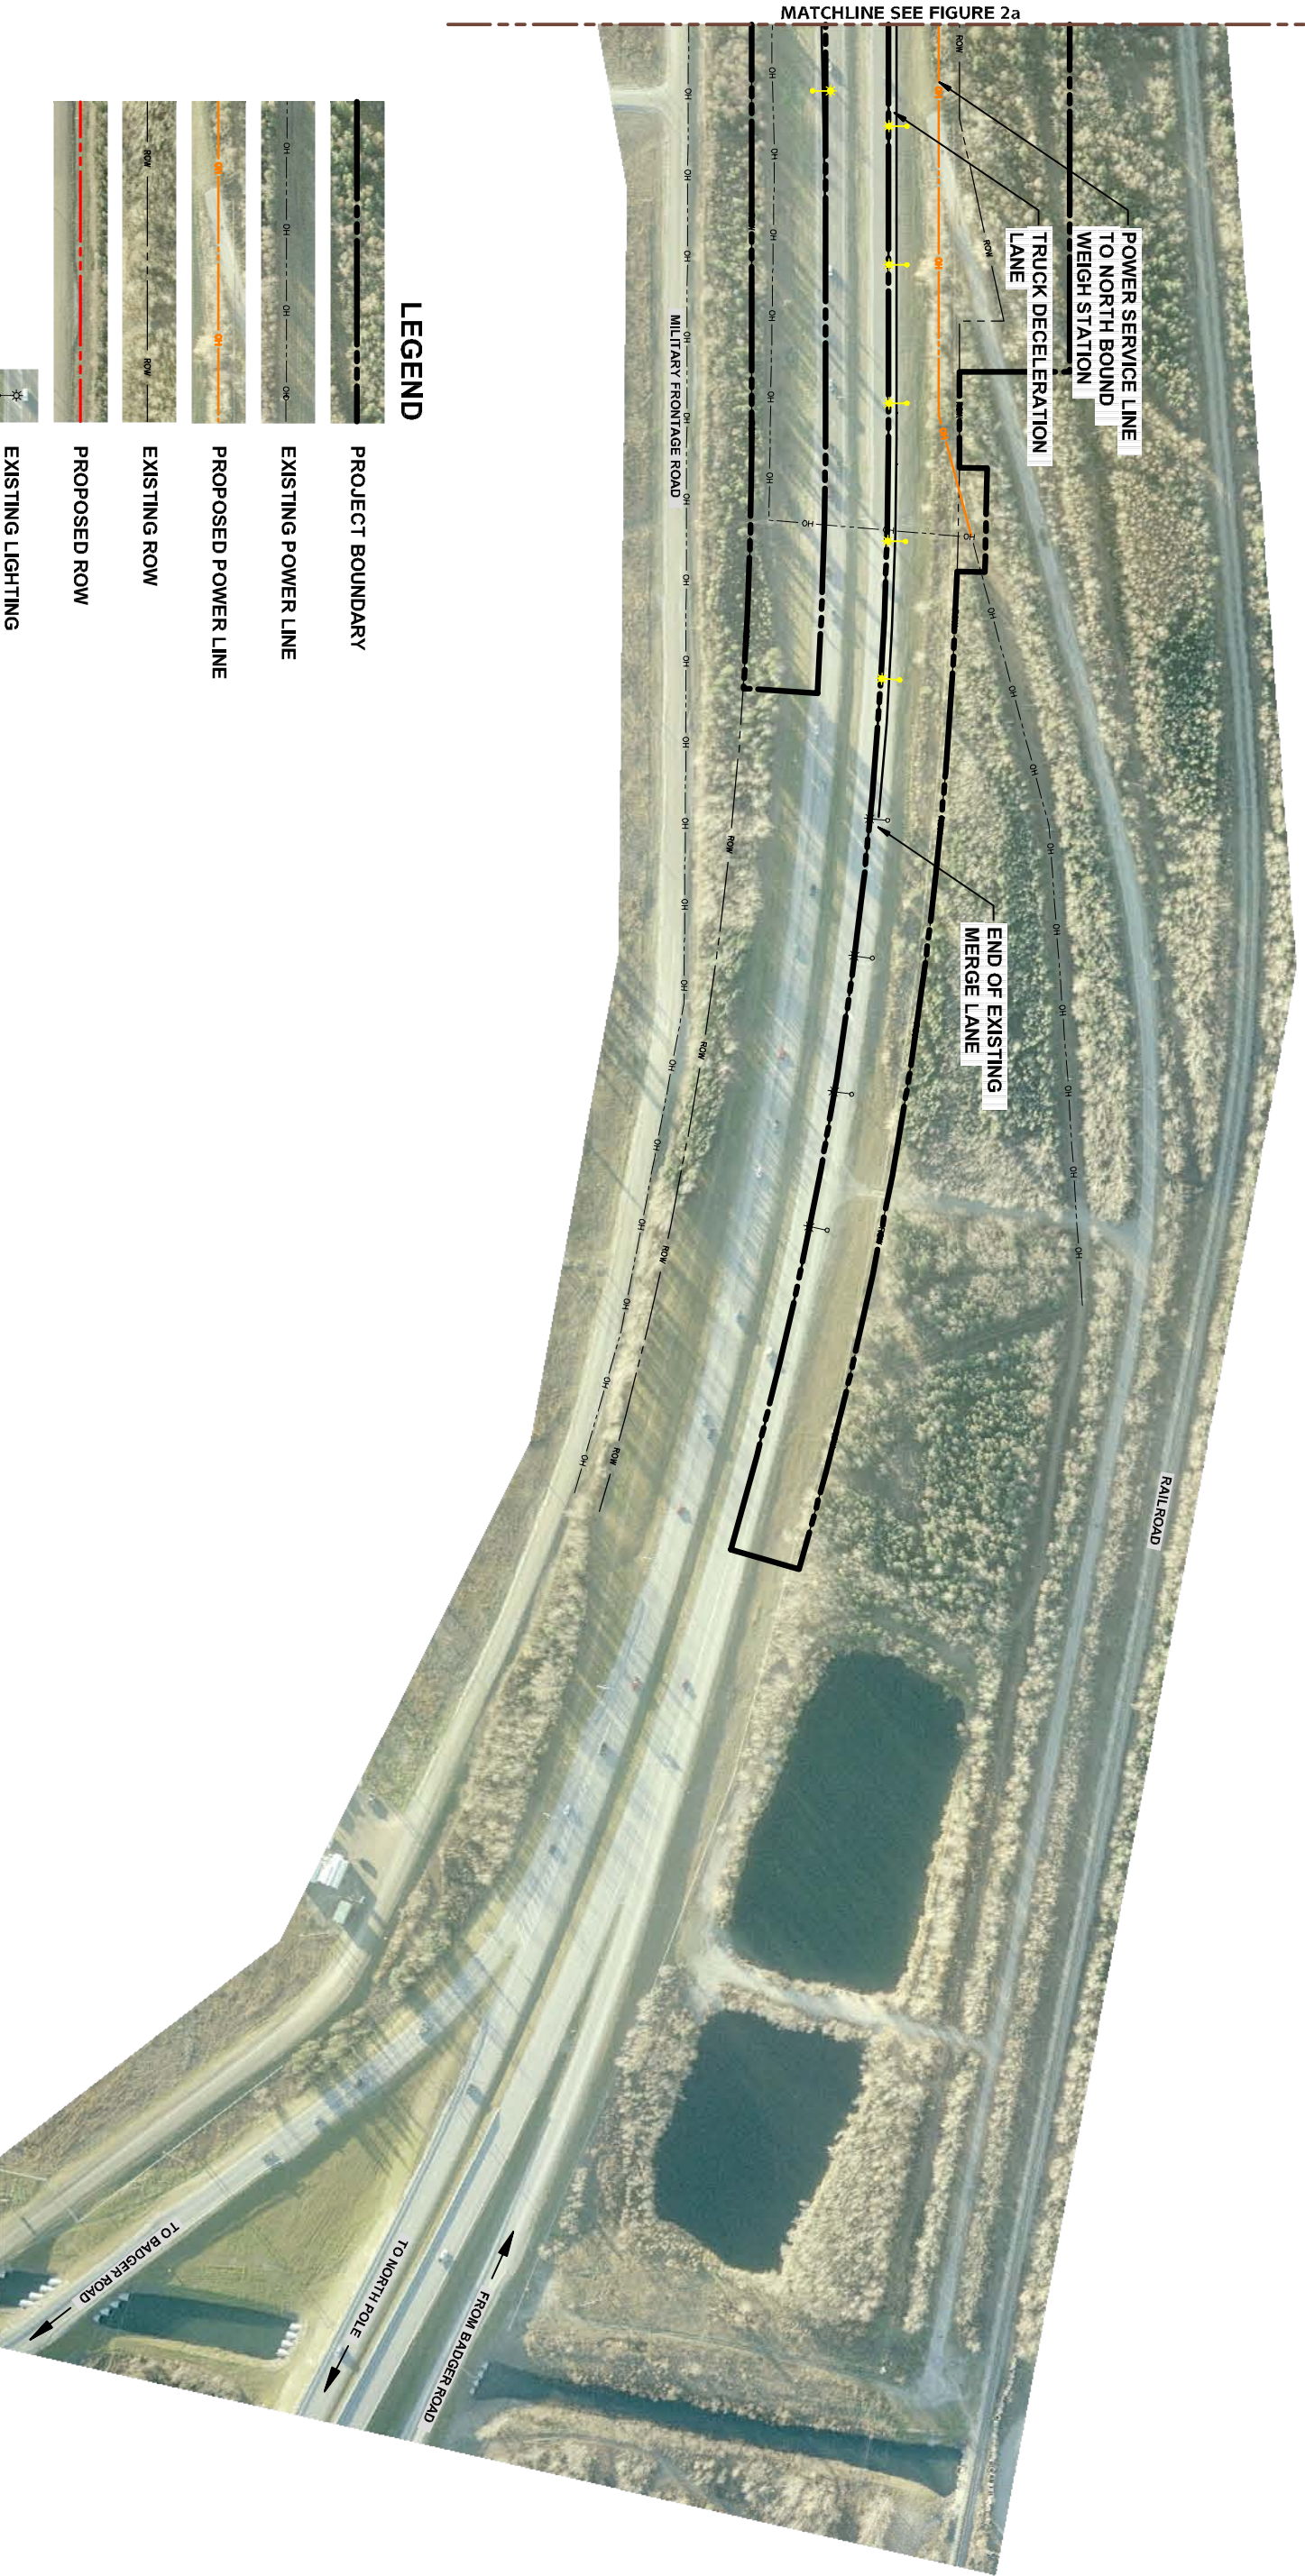

BUILD ALTERNATIVE

FORT WAINWRIGHT

LEGEND

-  PROJECT BOUNDARY
-  EXISTING POWER LINE
-  PROPOSED POWER LINE
-  EXISTING ROW
-  PROPOSED ROW
-  EXISTING LIGHTING
-  PROPOSED LIGHTING

BUILD ALTERNATIVE
RICHARDSON HIGHWAY WEIGH STATION